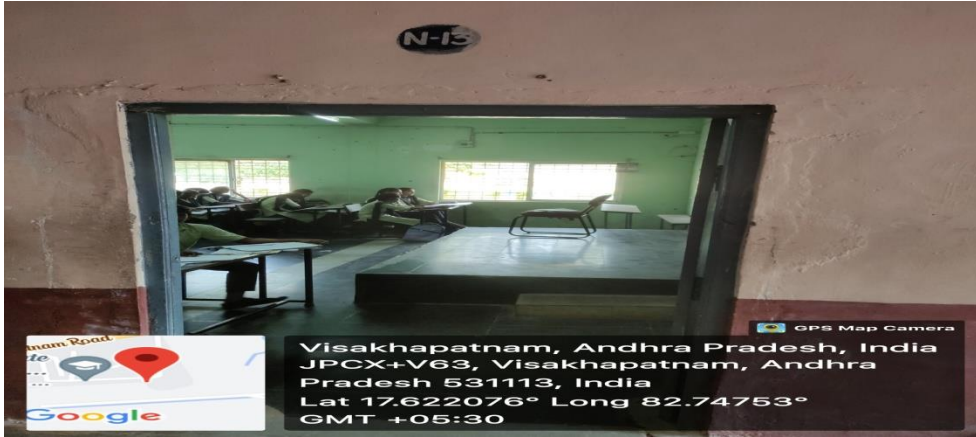

AVANTHI INSTITUTE OF ENGINEERING & TECHNOLOGY
TAMARAM(V),MAKAVARAPALEM(M),VISHAPATNAM(Dist)-531113

ROOM N13

OUTSIDE N13