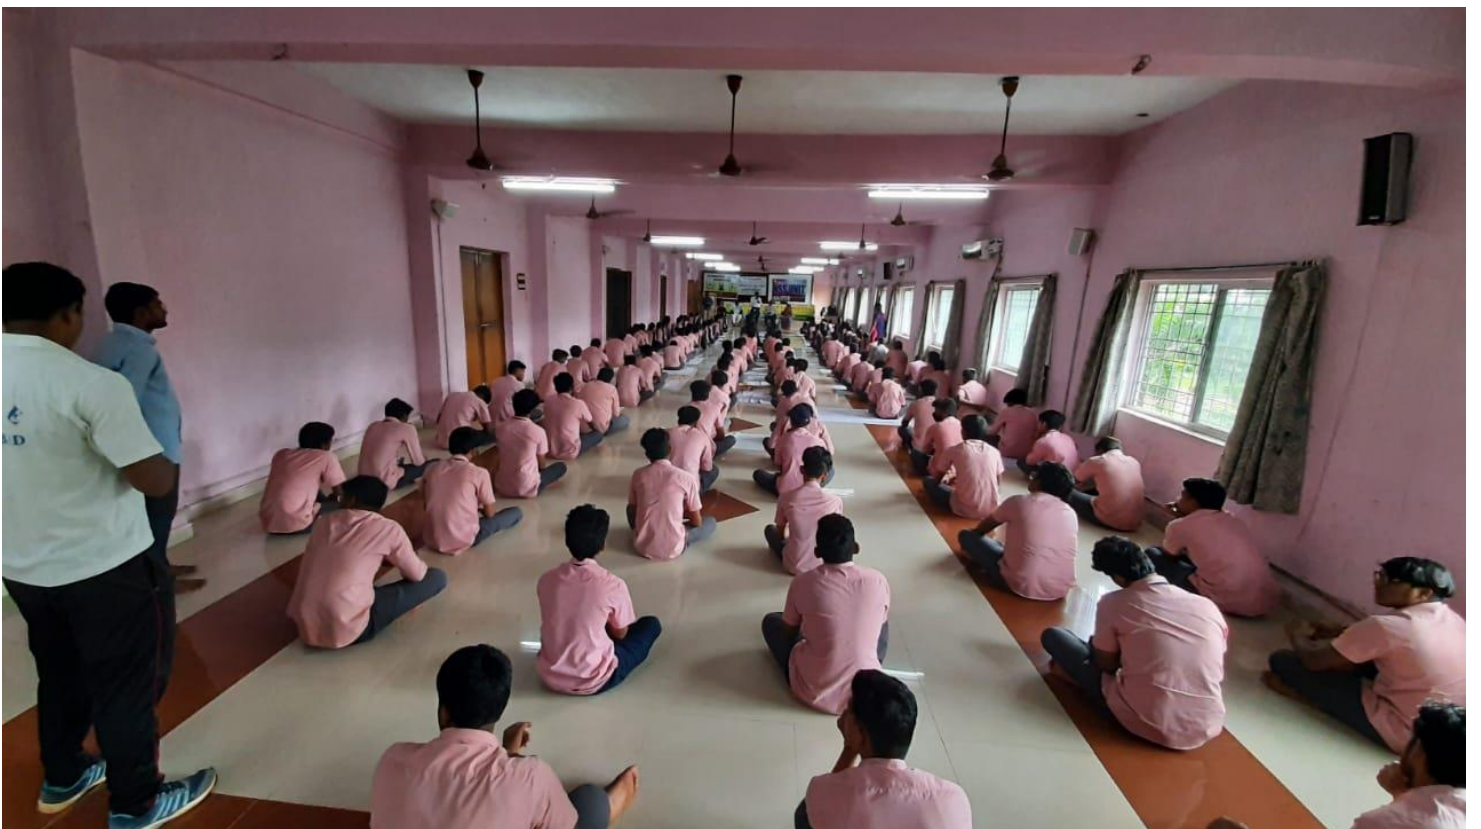

YOGA AUDITORIUM

KHO-KHO GROUND

THROW BALL COURT

THROW BALL COURT

GPS Map Camera

Visakhapatnam, Andhra Pradesh, India
Avanathi Institute of Engineering and Technology, Rachapalle,
Narsipatnam, Visakhapatnam, Andhra Pradesh 531113, India
Lat 17.622221° Long 82.746505°
Note : Captured by GPS Map Camera