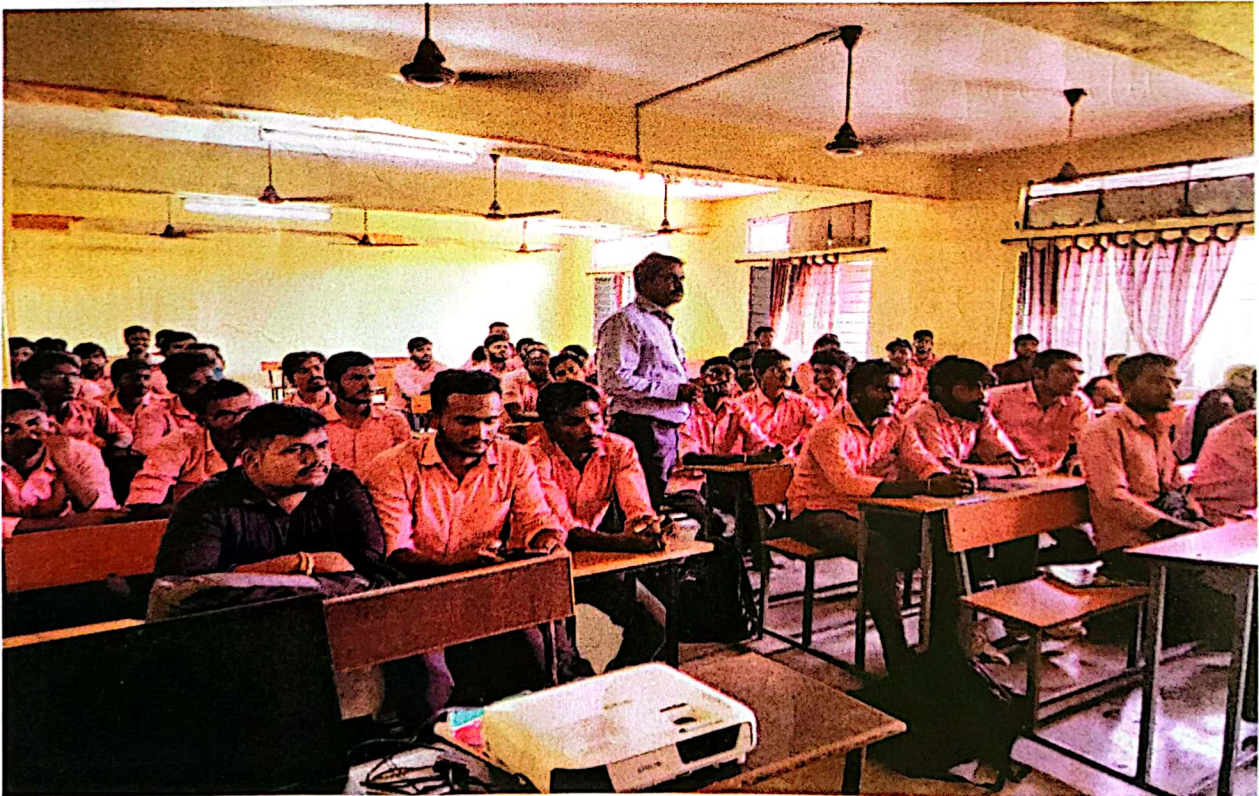

AVANTHI INSTITUTE OF ENGINEERING AND TECHNOLOGY
(Approved by AICTE, Permanently Affiliated to JNT University Kakinada,
ACCREDITED BY NAAC and Recognized under 2(f) & 12(b) by UGC, New Delhi.)
Tamaram, Makavarapalem, Narsipatnam Revenue Division, Visakhapatnam-531113

AY – 2019-20

A Technical Seminar on SMART MANUFACTURING AND INDUSTRY 4.0 TRENDS

AIET conduct a technical seminar on Smart manufacturing and industry 4.0 trends on 14/2/2020 for which around 164 number of B.Tech IVth year mechanical students are participated. Sri. SUBRATA MANDAL (DGM), Vizag Steel Plant, Visakhapatnam, was invited as the Resource Person for the seminar.

In this seminar he explained currently available Smart Manufacturing (SM) and Industry 4.0 maturity models, and analyze their fit recognizing the specific requirements of Small and Medium-sized Enterprises (SMEs) and smart manufacturing technologies. He elaborated on the characteristic for SMEs and identify research gaps needed to be addressed to successfully support manufacturing SMEs in their progress towards Industry 4.0

Principal

Avanthi Institute of Engg. & Technology
Tamaram, Makavarapalem Md.,
Visakhapatnam District., Pin: 531113

Program Co-ordinator