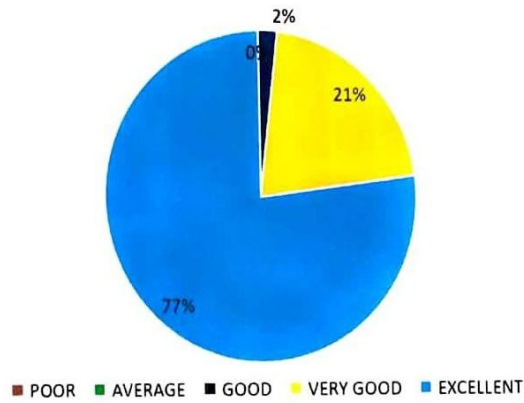

HOD:

poor average good very good excellent

COORDINATOR:

Avanathi Institute of Engineering & Technology

Tamaram (vi), Makavarapalem (mo), Visakhapatnam(Dist)

Annual appraisal report for the academic year 2020-2021
CSE department