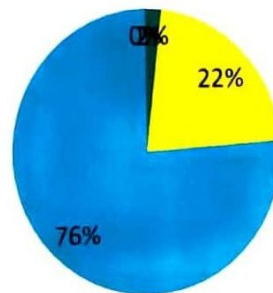

Annual appraisal report for the academic year 2020-2021
MECH department

■ POOR ■ AVERAGE ■ GOOD ■ VERY GOOD ■ EXCELLENT

HOD:

COORDINATOR:

Annual appraisal report for the academic year 2020-2021 MECH department