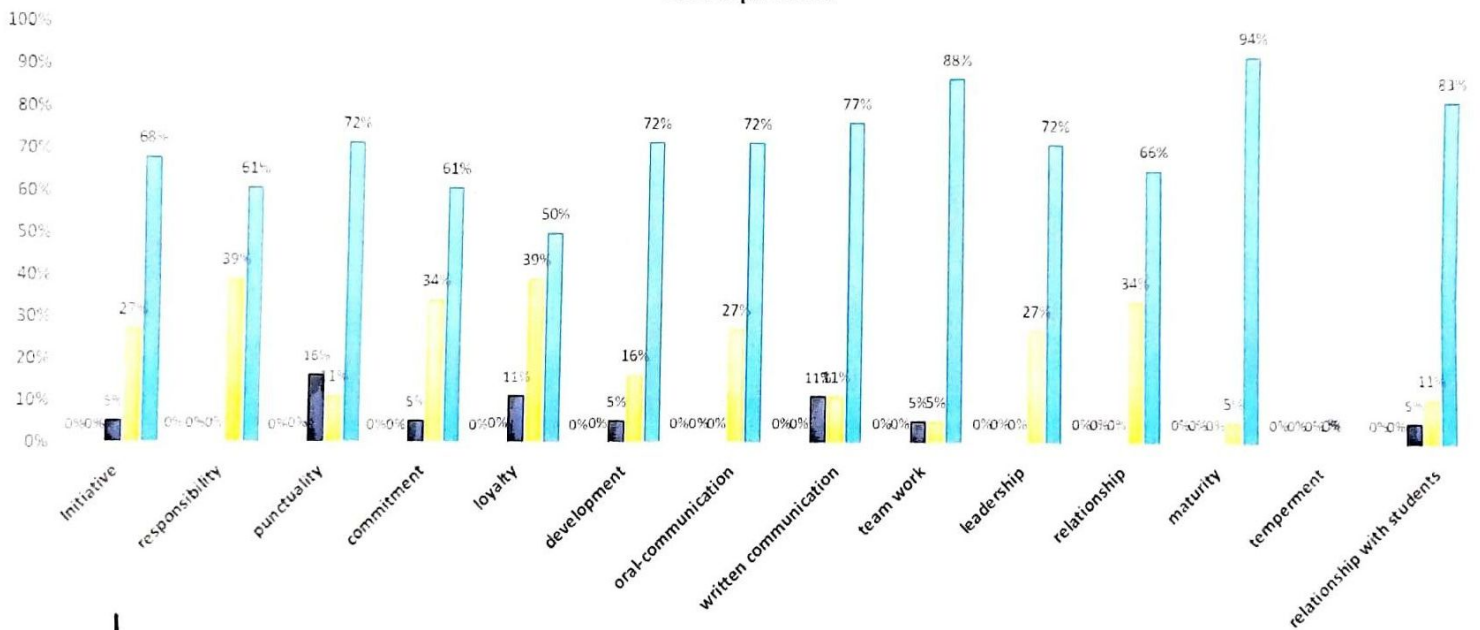

Annual appraisal report for the academic year 2020-2021
EEE department

■ POOR ■ AVERAGE ■ GOOD ■ VERY GOOD ■ EXCELLENT

HOD:

COORDINATOR:

**Annual appraisal report for the academic year 2020-2021
EEE department**