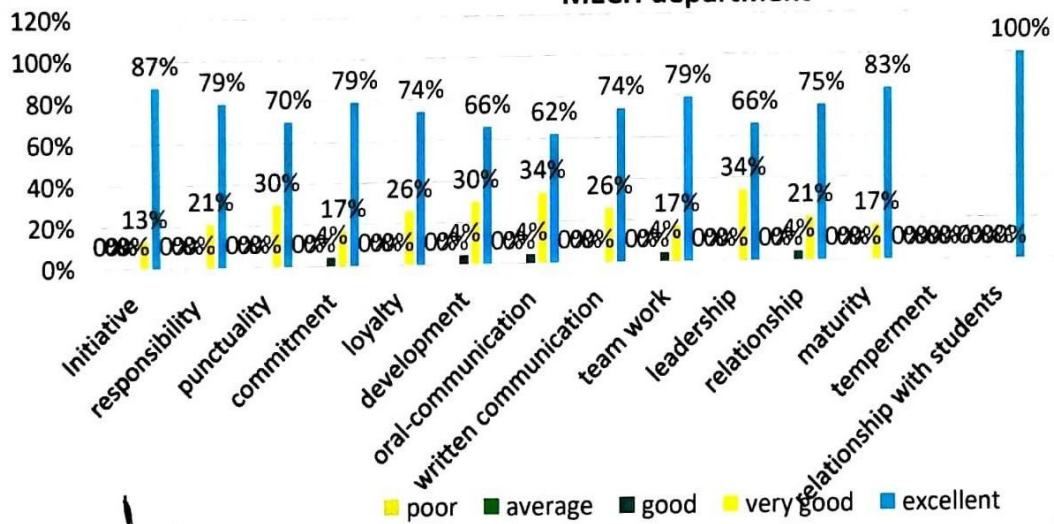

Annual appraisal report for the academic year 2020-2021
MECH department

■ POOR ■ AVERAGE ■ GOOD ■ VERY GOOD ■ EXCELLENT

HOD:

COORDINATOR:

Annual appraisal report for the academic year 2020-2021 MECH department