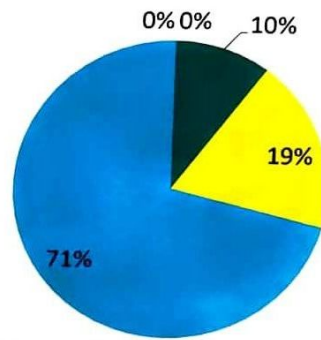

HOD:

COORDINATOR:

Annual appraisal report for the academic year 2020-2021 H&S department

HOD:

COORDINATOR:

Avanathi Institute of Engineering & Technology
Tamaram (vil), Makavarapalem (mo), Visakhapatnam(Dist)