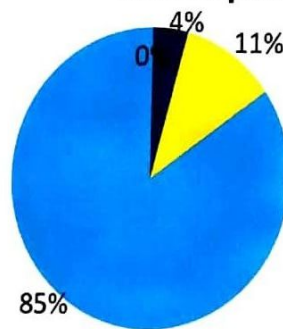

HOD:

COORDINATOR:

Avanathi Institute of Engineering & Technology

Tamaram (vil), Makavarapalem (mo), Visakhapatnam(Dist)

Annual appraisal report for the academic year 2020-2021

H&S department

■ POOR ■ AVERAGE ■ GOOD ■ VERY GOOD ■ EXCELLENT