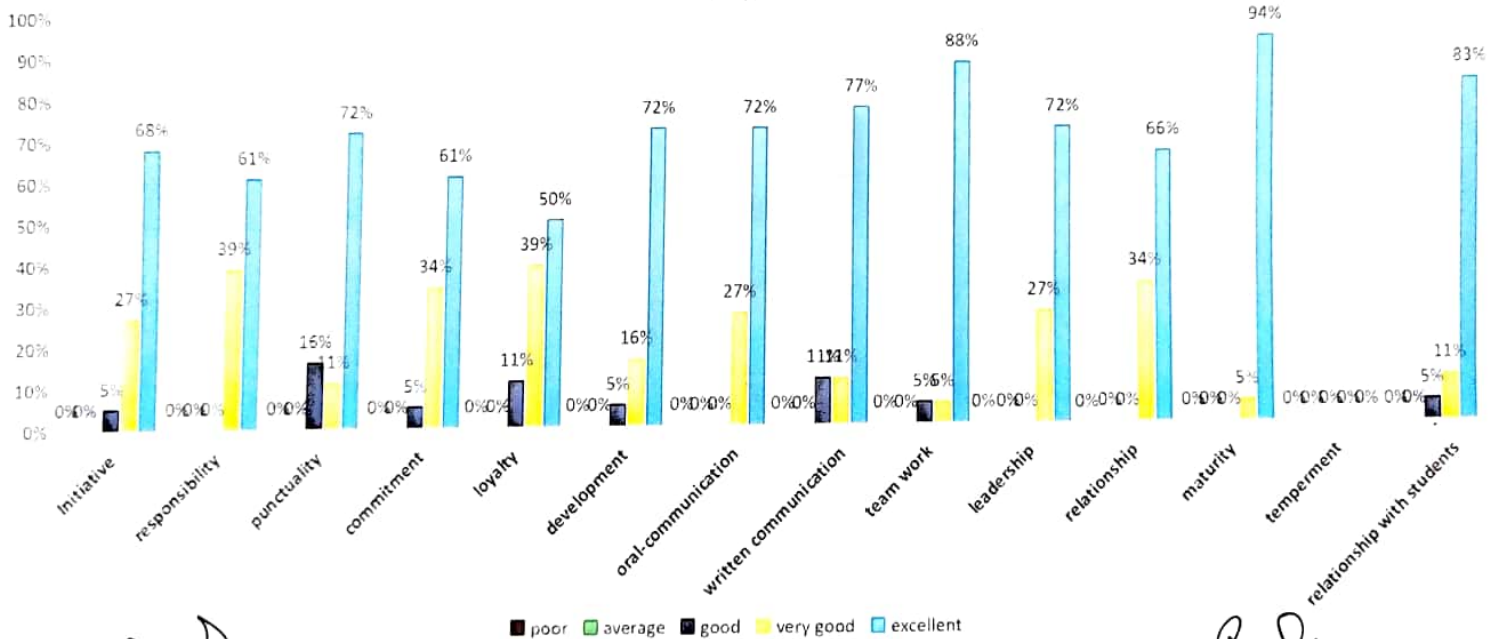

HOD: 

COORDINATOR: 

Annual appraisal report for the academic year 2020-2021
ECE department

[Signature]
HOD:

[Signature]
COORDINATOR:

Avanathi Institute of Engineering & Technology

Tamaram (vil), Makavarapalem (mo), Visakhapatnam(Dist)