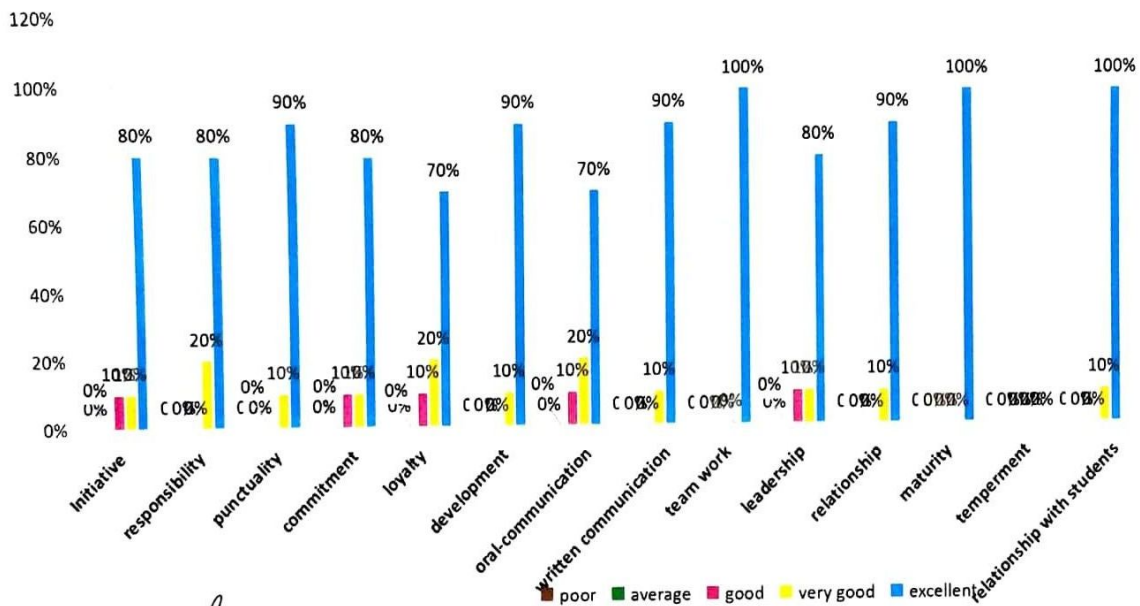

Annual appraisal report for the academic year 2020-2021 H&S department

HOD:

COORDINATOR: