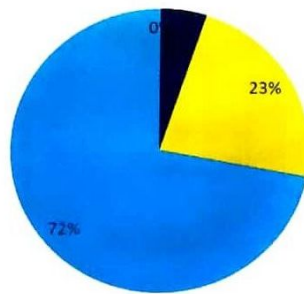

Annual appraisal report for the academic year 2020-2021
EEE department

■ POOR ■ AVERAGE ■ GOOD ■ VERY GOOD ■ EXCELLENT

HOD:

COORDINATOR:

**Annual appraisal report for the academic year 2020-2021
EEE department**