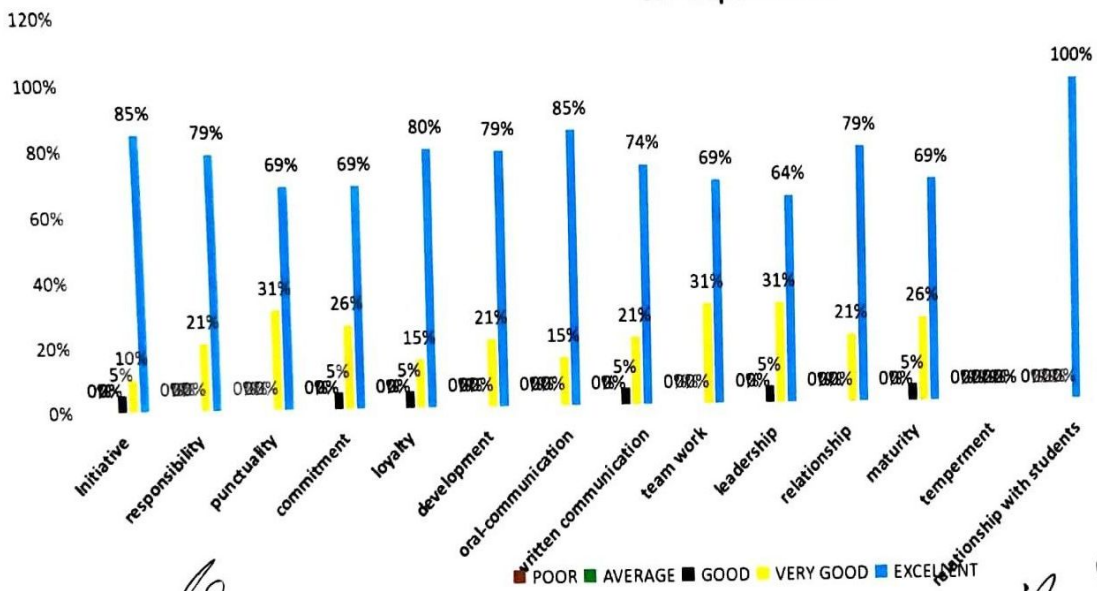

Annual appraisal report for the academic year 2020-2021 CSE department

[Signature]
HOD:

[Signature]
COORDINATOR: