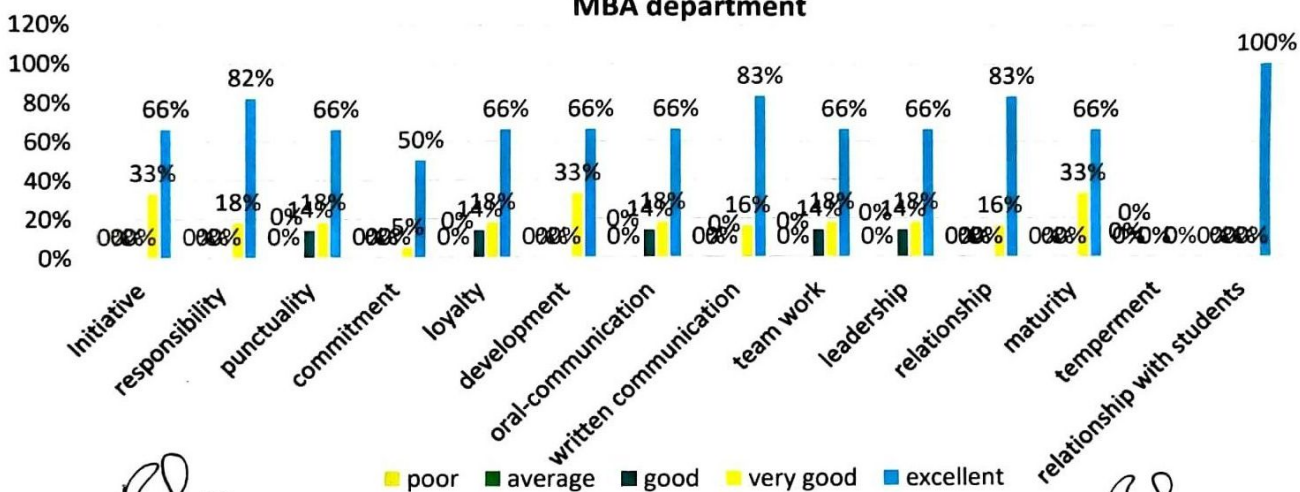

**Annual appraisal report for the academic year 2020-2021
MBA department**

[Signature]
HOD:

[Signature]
COORDINATOR: