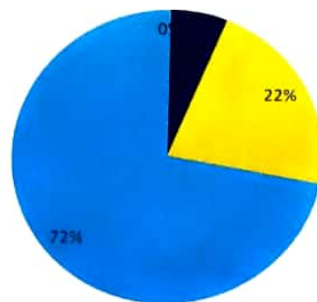

Avanathi Institute of Engineering & Technology

Tamaram (vil), Makavarapalem (mo), Visakhapatnam(Dist)

Annual appraisal report for the academic year 2020-2021
ECE department

■ POOR ■ AVERAGE ■ GOOD ■ VERY GOOD ■ EXCELLENT

HOD:

COORDINATOR: