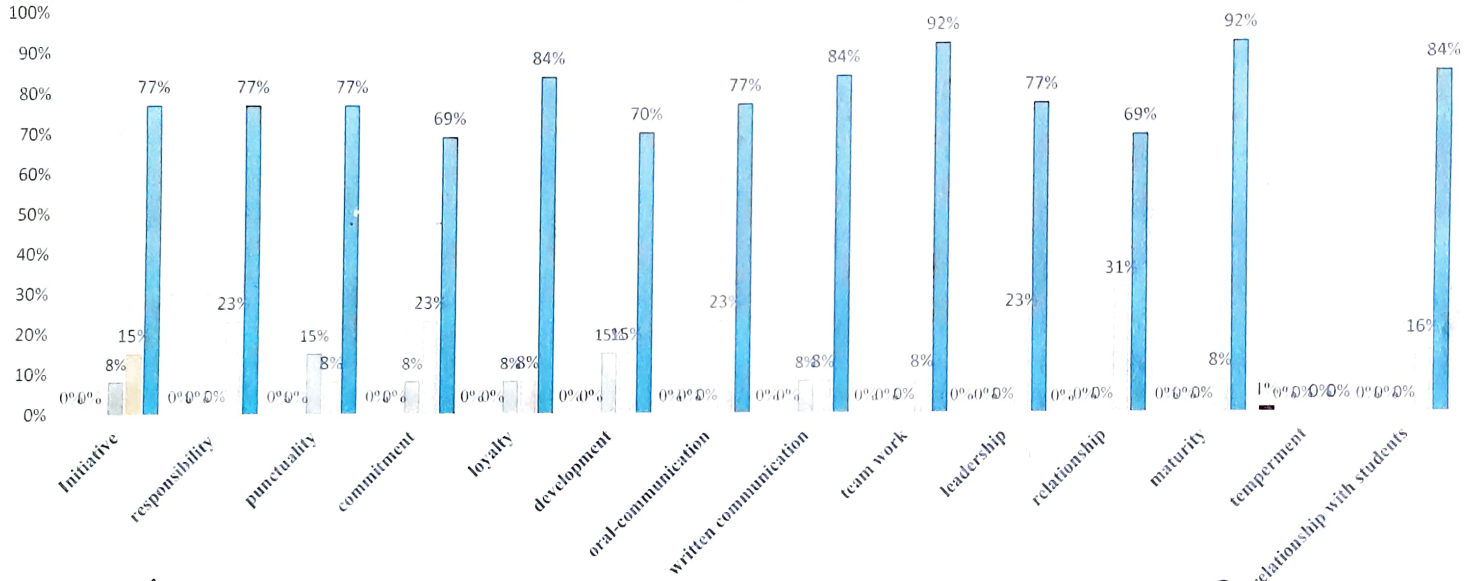

Annual Appraisal report for the academic year 2021-2022
B&S department

■ POOR ■ AVERAGE ■ GOOD ■ VERY GOOD ■ EXCELLENT

HOD:

COORDINATOR:

**Annual Appraisal report for the academic year 2021-2022
B&S department**