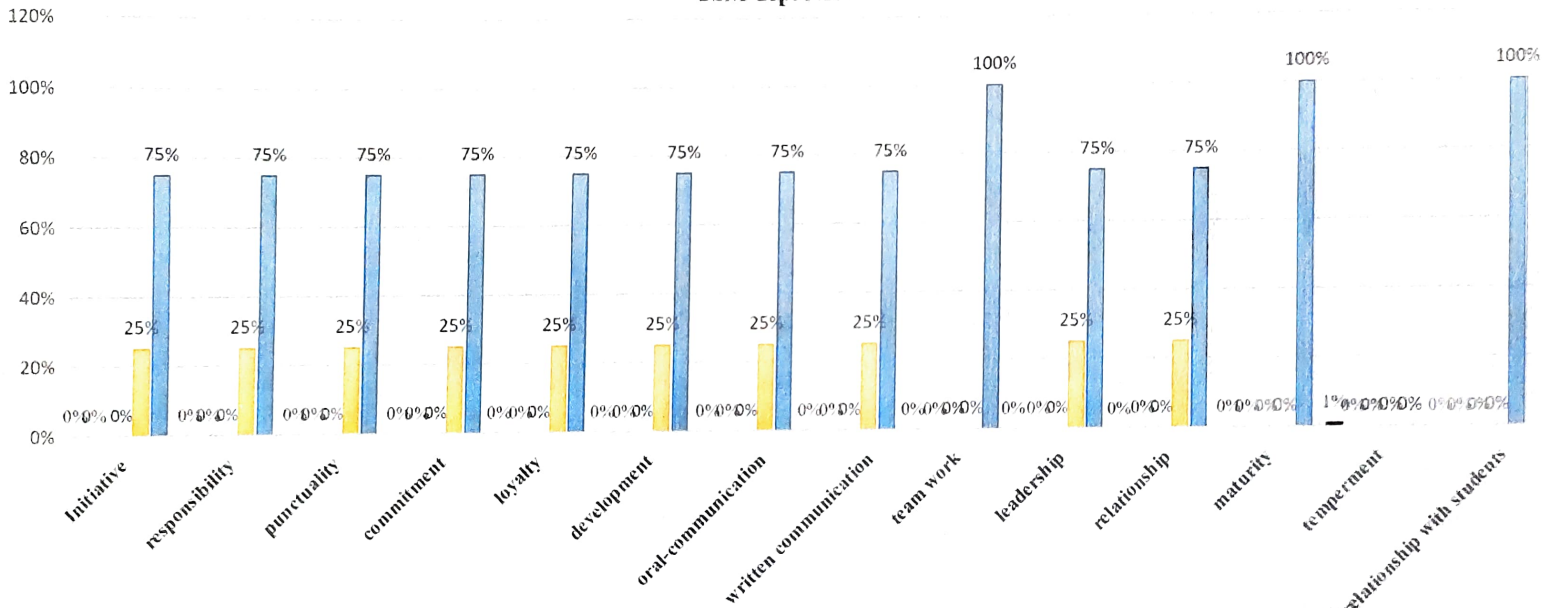

Annual Appraisal report for the academic year 2021-2022 CSM department

■ POOR ■ AVERAGE ■ GOOD ■ VERY GOOD ■ EXCELLENT

HOD:

COORDINATOR:

Annual Appraisal report for the academic year 2021-2022 CSM department