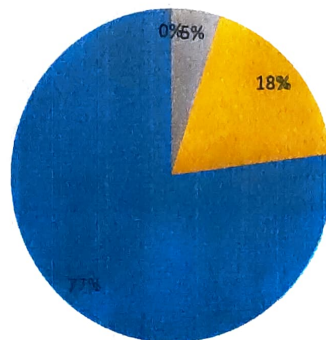

■ POOR ■ AVERAGE ■ GOOD ■ VERY GOOD ■ EXCELLENT

HOD:

COORDINATOR: