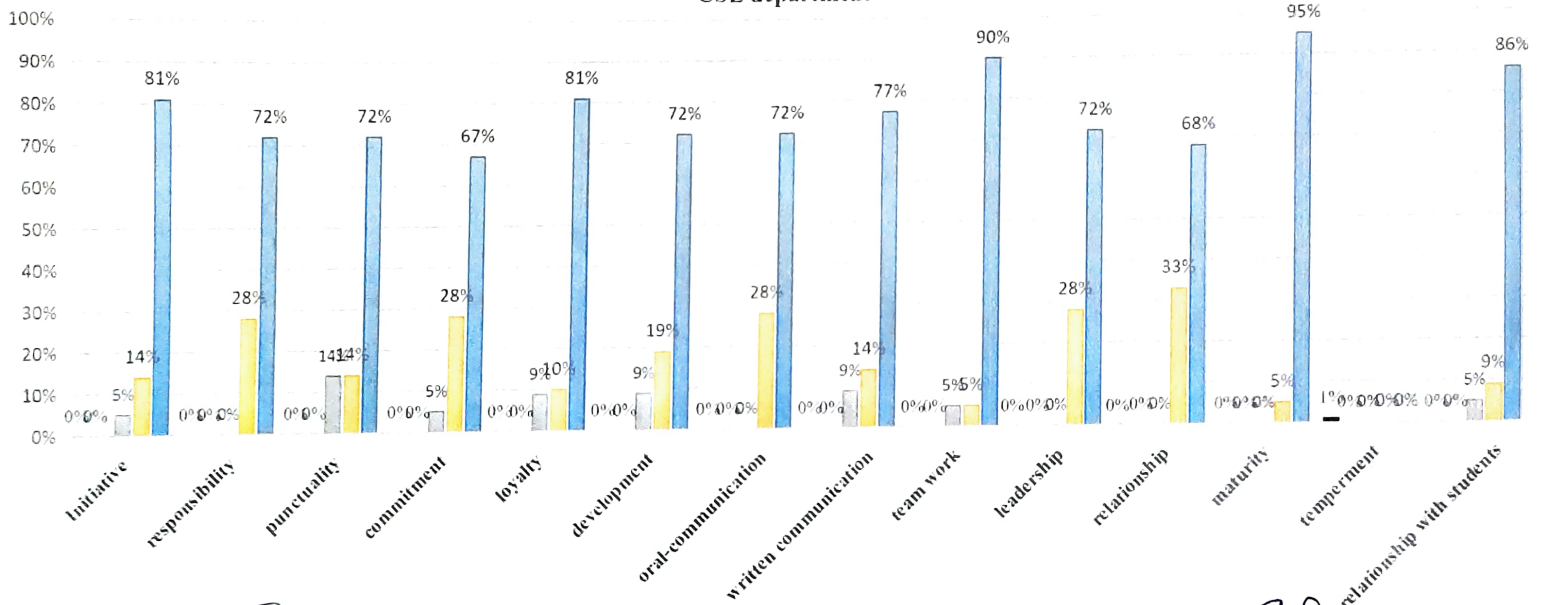

HOD:

COORDINATOR:

Annual Appraisal report for the academic year 2021-2022 CSE department

HOD:

■ poor
 ■ average
 ■ good
 ■ very good
 ■ excellent

COORDINATOR:

Avanathi Institute of Engineering & Technology

Tamaram (vil), Makavarapalem (mo), Visakhapatnam(Dist)