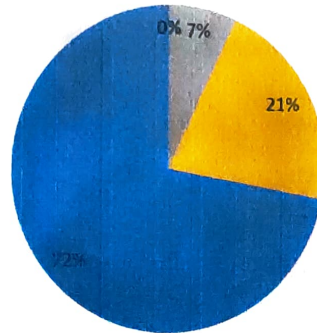

Annual Appraisal report for the academic year 2021-2022 EEE department

■ POOR ■ AVERAGE ■ GOOD ■ VERY GOOD ■ EXCELLENT

HOD:

COORDINATOR:

Annual Appraisal report for the academic year 2021-2022 EEE department