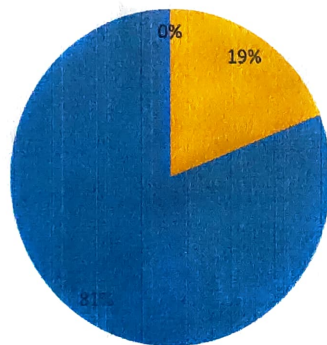

■ POOR ■ AVERAGE ■ GOOD ■ VERY GOOD ■ EXCELLENT

HOD:

COORDINATOR: