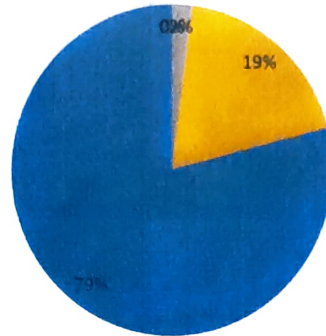

■ POOR ■ AVERAGE ■ GOOD ■ VERY GOOD ■ EXCELLENT

HOD:

COORDINATOR: