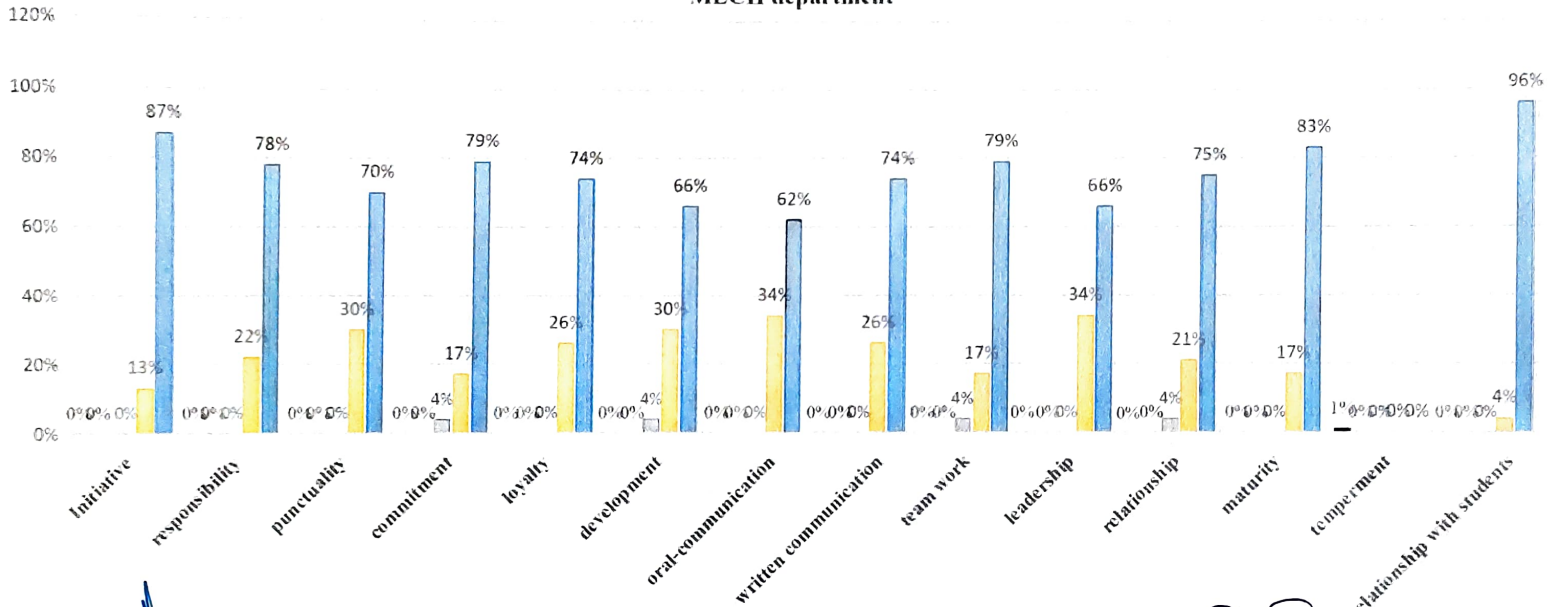

Annual Appraisal report for the academic year 2021-2022 MECH department

HOD:

■ poor
■ average
■ good
■ very good
■ excellent

COORDINATOR: