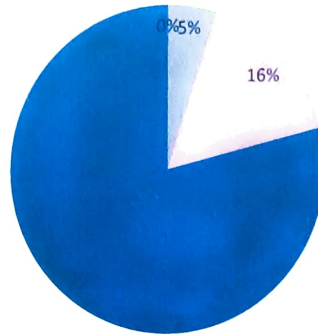

Avanathi Institute of Engineering & Technology

Tamaram (vil), Makavarapalem (mo), Visakhapatnam(Dist)

Annual Appraisal report for the academic year 2021-2022
B&S department

■ POOR ■ AVERAGE ■ GOOD ■ VERY GOOD ■ EXCELLENT

HOD:

COORDINATOR: