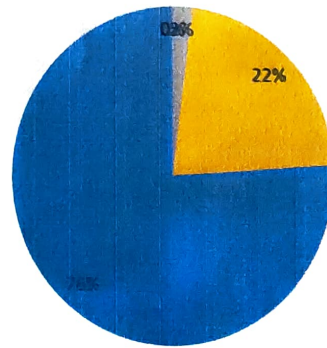

[Signature]
HOD:

■ poor
 ■ average
 ■ good
 ■ very good
 ■ excellent

[Signature]
COORDINATOR:

Avanathi Institute of Engineering & Technology

Tamaram (vil), Makavarapalem (mo), Visakhapatnam(Dist)

Annual Appraisal report for the academic year 2021-2022 MECH department