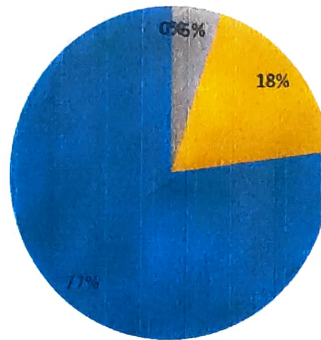

■ POOR ■ AVERAGE ■ GOOD ■ VERY GOOD ■ EXCELLENT

HOD:

COORDINATOR: