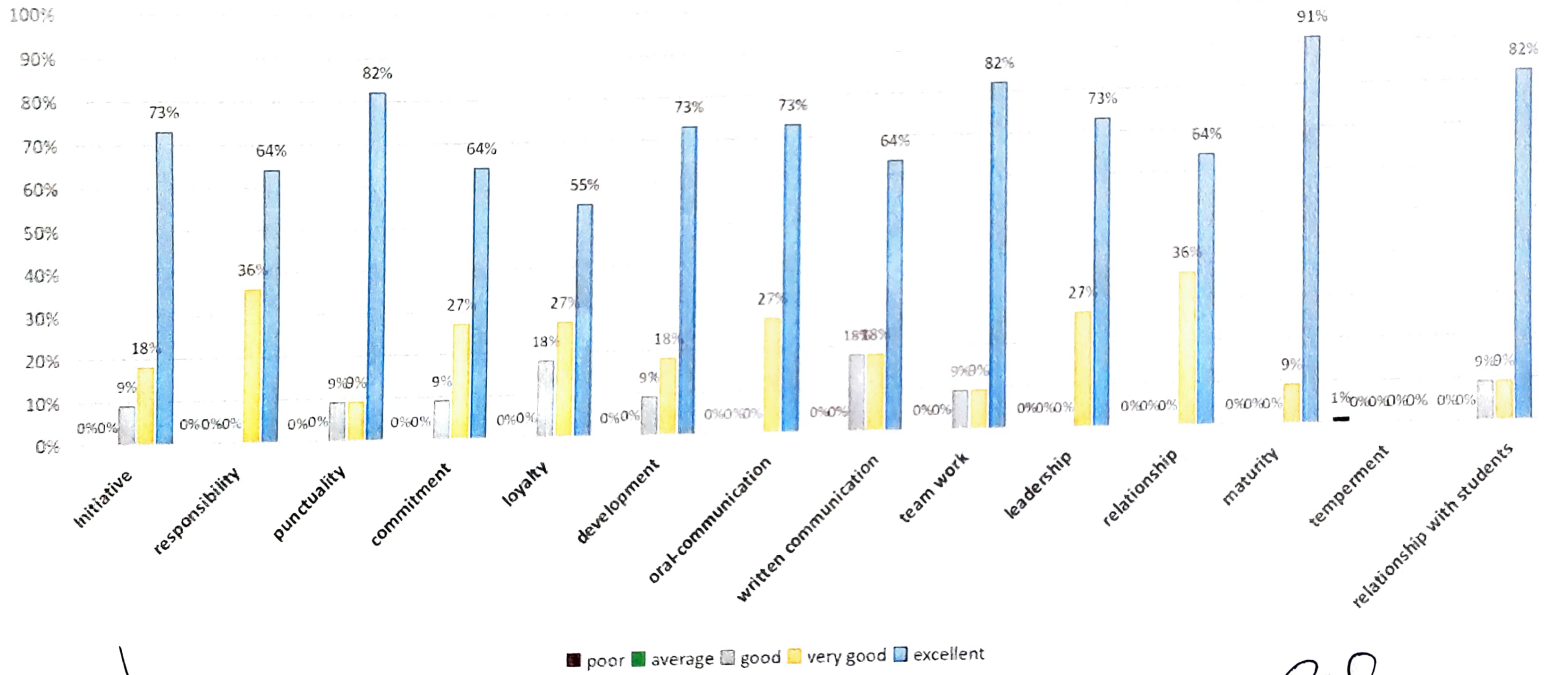

Annual Appraisal report for the academic year 2021-2022 EEE department

■ POOR ■ AVERAGE ■ GOOD ■ VERY GOOD ■ EXCELLENT

HOD:

COORDINATOR:

Annual Appraisal report for the academic year 2021-2022 EEE department