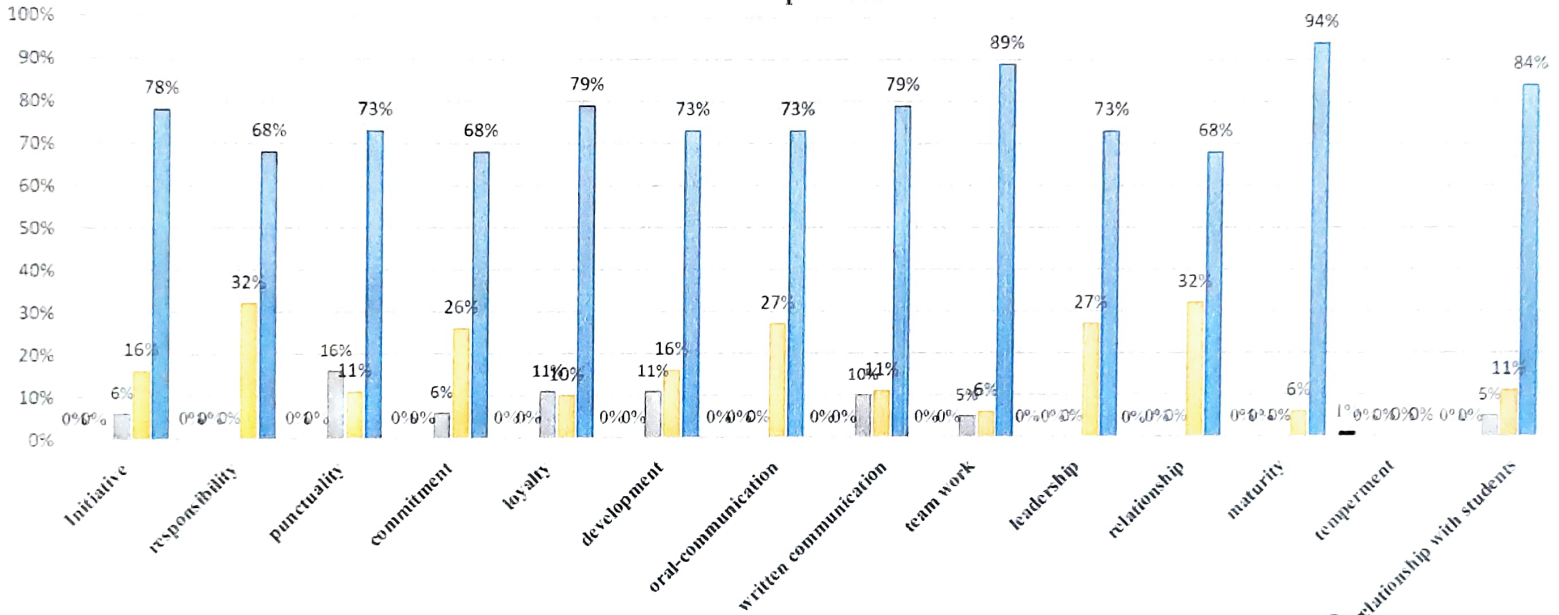

HOD:

COORDINATOR:

Annual Appraisal report for the academic year 2021-2022 ECE department

HOD:

■ poor
 ■ average
 ■ good
 ■ very good
 ■ excellent

COORDINATOR:

Avanathi Institute of Engineering & Technology

Tamaram (vil), Makavarapalem (mo), Visakhapatnam(Dist)