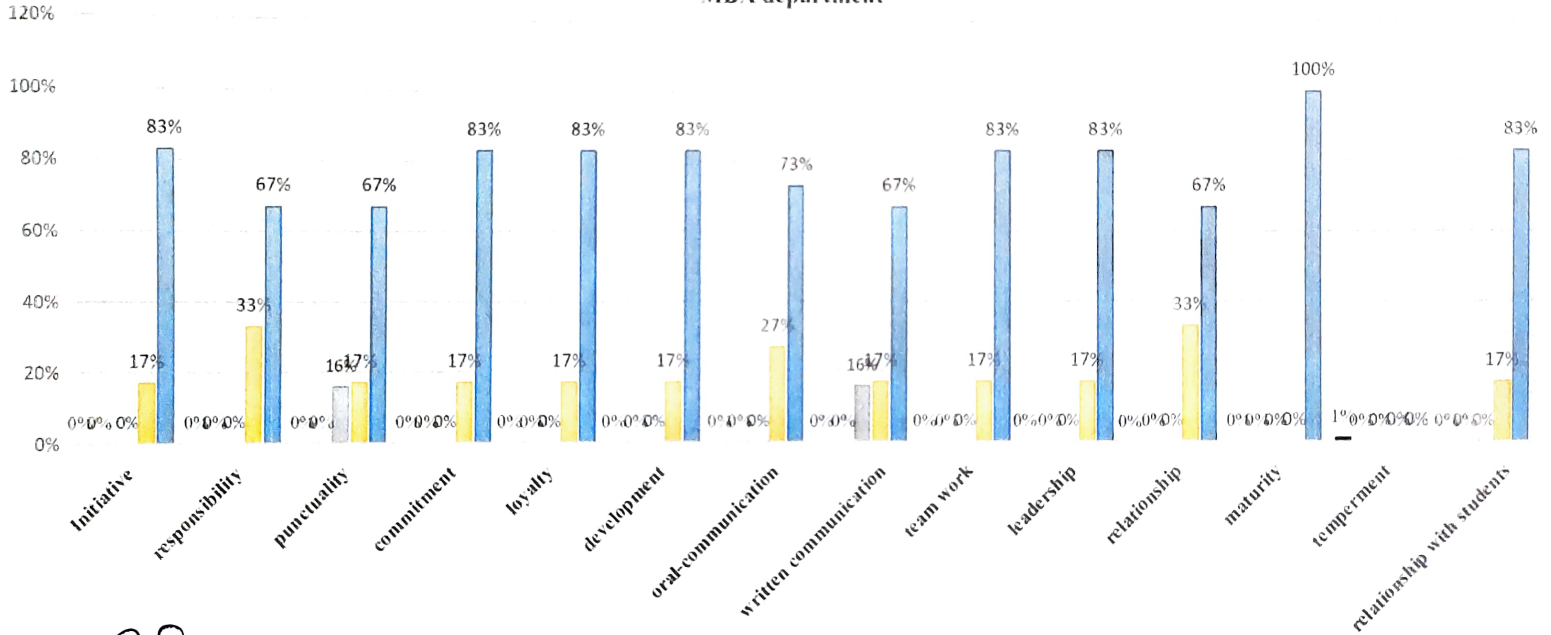

Annual Appraisal report for the academic year 2021-2022 MBA department

HOD:

■ poor
■ average
■ good
■ very good
■ excellent

COORDINATOR: