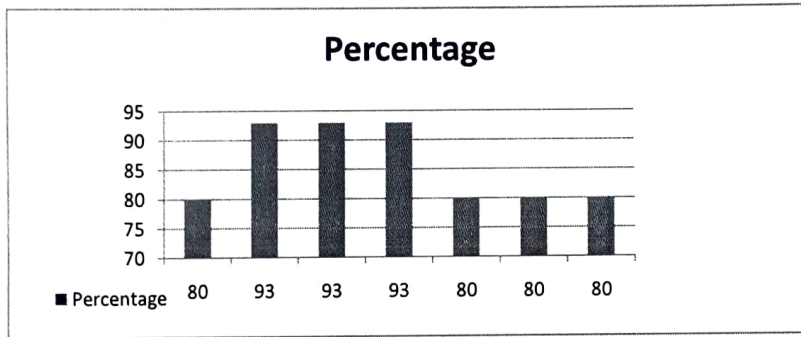

AVANTHI INSTITUTE OF ENGINEERING AND TECHNOLOGY::NARSIPATNAM  
EMPLOYER FEEDBACK  
ANALYSIS FOR ACADEMIC YEAR 2018-2019

S.No	Name Of The Company		2	3	4	5	6	7	TOTAL	PERCENTAGE
		3	3	3	3	3	3	3	21	100
1	Infosys	2	2	3	2	3	3	2	17	81
2	Wipro Technologies	3	3	2	3	3	2	3	19	90
3	Tech Mahindra	3	3	3	3	2	3	3	20	95
4	Termilex	2	3	3	3	2	2	2	17	81
5	Hobel bellows Co.	2	3	3	3	2	2	2	17	81
Total		12	14	14	14	12	12	12		
Percentage		80	93	93	93	80	80	80		