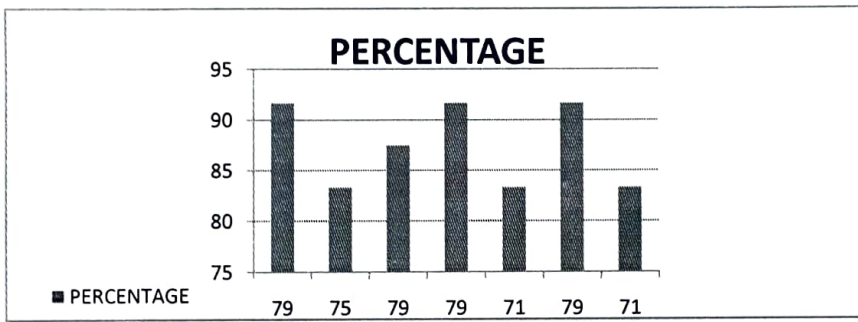

**AVANTHI INSTITUTE OF ENGINEERING AND TECHNOLOGY::NARSIPATNAM**  
**EMPLOYER FEEDBACK**  
**ANALYSIS FOR ACADEMIC YEAR 2020-2021**

S.No	Name Of The Company	1	2	3	4	5	6	7	TOTAL	PERCENTAGE
		3	3	3	3	3	3	3		
1	HCL	3	2	3	3	3	2	2	18	86
2	Wipro Technologies	2	3	3	2	3	2	3	18	86
3	Hobel bellows CO.	3	3	3	2	3	3	3	20	95
4	Miracle software	3	2	3	3	2	3	2	18	86
5	Mouri tech	3	2	2	3	2	3	2	17	81
6	Poornam Info Vision Pvt. Ltd.	2	3	3	3	2	3	2	18	86
7	WNS Technologies	3	3	2	3	2	3	3	19	90
TOTAL		19	18	19	19	17	19	17		
PERCENTAGE		79	75	79	79	71	79	71		