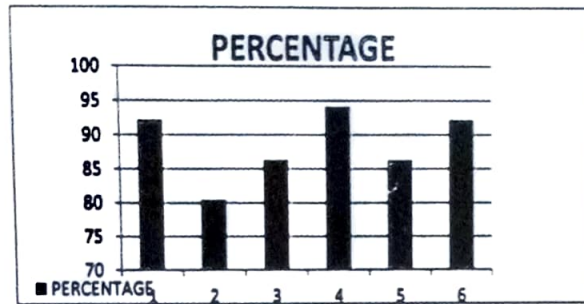

18 APR 2018

S.No	Roll No	Name of the Student	Name Of The Company	1	2	3	4	5	6	TOTAL	PERCENTAGE
				3	3	3	3	3	3		
1	11811A0516	Ch.Sunand	Tech Mahindra	3	2	2	3	2	3	15	83
2	11811A0543	P.Swapnarika	Capgemini	3	2	3	3	3	3	17	94
3	11811A0521	D.Radha Sree	IBM	3	3	2	2	3	3	16	89
4	11811A0526	Swani Tyagi	IBM	3	3	3	3	2	2	16	89
5	09811A0570	M.Srinivasarao	AAS Technologies	2	2	3	3	3	3	16	89
6	09811A0597	Sumeet giria	APPELN Technologies	3	2	2	3	2	3	15	83
7	09811A0571	M.Ramana	GENPACT	3	2	3	3	3	3	17	94
8	09811A0576	Paluri Krishnaveni	Toxsi	3	3	2	2	3	3	16	89
9	09811A0585	Putta Sri Nagendra	Gensus	3	3	3	3	2	2	16	89
10	08811A0503	Aggunna Pratyush	Edward business Sol	2	2	3	3	3	3	16	89
11	08811A0505	B.Pratyusha	USM Business Sol	2	3	2	3	2	2	14	78
12	08811A0519	Grandhi Tataji	Olam Industries	3	2	3	3	3	3	17	94
13	08811A0545	Ratnesh Kumar	Mahindra Satyam	3	3	2	2	3	3	16	89
14	08811A0540	Pilla Komali	WIPRO	3	3	3	3	2	2	16	89
15	10811A0507	B.Sridevi	INFOSYS	2	2	3	3	3	3	16	89
16	10811A0546	K.Nagarjuna	Ofos Pvt.Ltd	3	2	2	3	2	3	15	83
17	10811A0585	V.Lokeswara rao	HCL	3	2	3	3	3	3	17	94
TOTAL				47	41	44	48	44	47		
PERCENTAGE				92	80.4	86	94	86	92.2		