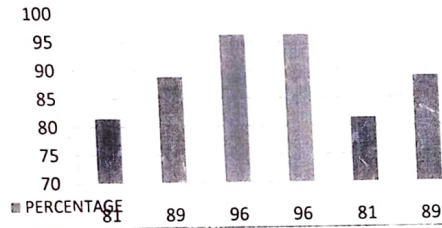

**AVANTHI INSTITUTE OF ENGINEERING AND TECHNOLOGY::NARSIPATNAM
THAMARAM(V),MAKAVARAPALEM(M),VISAKHAPATNAM-531113
DEPARTMENT OF COMPUTER SCIENCE & ENGINEERING
ALUMNI FEEDBACK ON CURRICULUM
ANALYSIS FOR ACADEMIC YEAR 2016-2017**

S.No	Roll No	Name of the Student	Name Of The Company	1	2	3	4	5	6	TOTAL	PERCENTAGE		
				3	3	3	3	3	3			18	100
1	11811A0516	Ch.Sunand	Tech Mahindra	2	2	2	2	2	2	12	67		
2	11811A0543	P.Swapnharika	Capgemini	3	2	3	3	3	3	17	94		
3	13811A0503	Ch.Johnpal	DIGI CALL	2	3	3	3	2	3	16	89		
4	13811A0510	M.sandhya devi	PROLAX	3	3	3	3	2	2	16	89		
5	10811A0501	Jahnavi anatha	Infosys	2	3	3	3	3	3	17	94		
6	10811A0522	Dharmala Srinu	WIPRO	2	2	2	2	2	2	12	67		
7	08811A0512	Chinnipilli Mahesh Reddy	Sonata Software	3	2	3	3	3	3	17	94		
8	08811A0516	Elisetty Vaishnavi	Slash Support	2	3	3	3	2	3	16	89		
9	08811A0517	Gedala Anil Reddy	Rave Technology	3	3	3	3	2	2	16	89		
10	08811A05B8	Tripuragiri Adhibabu	Syntel	2	3	3	3	3	3	17	94		
11	08811A05B2	S.Sowjanya Rani	CSS,Corp,Hyd	3	2	3	3	3	3	17	94		
12	08811A0577	Gedala Srinu	Slash Support	2	3	3	3	2	3	16	89		
13	07811A0507	Bineeta Chauhan	Syntel	3	3	3	3	2	2	16	89		
14	07811A0516	Chinta Divya	Mahindra Satyam	2	3	3	3	3	3	17	94		
15	07811A0543	Kanipalli Nikhitha	Knoah software sol	3	2	3	3	3	3	17	94		
16	07811A0556	Mallik Sailesh	Syntel	2	3	3	3	2	3	16	89		
17	07811A0560	Medapalli Sivaram Prasad	Prodigy Solutions	3	3	3	3	2	2	16	89		
			Syntel	2	3	3	3	3	3	17	94		
18	07811A0566	N.Vasanthi Kumar											
TOTAL				44	48	52	52	44	48				
PERCENTAGE				81	89	96	96	81	89				

PERCENTAGE

Prepared by

HOD